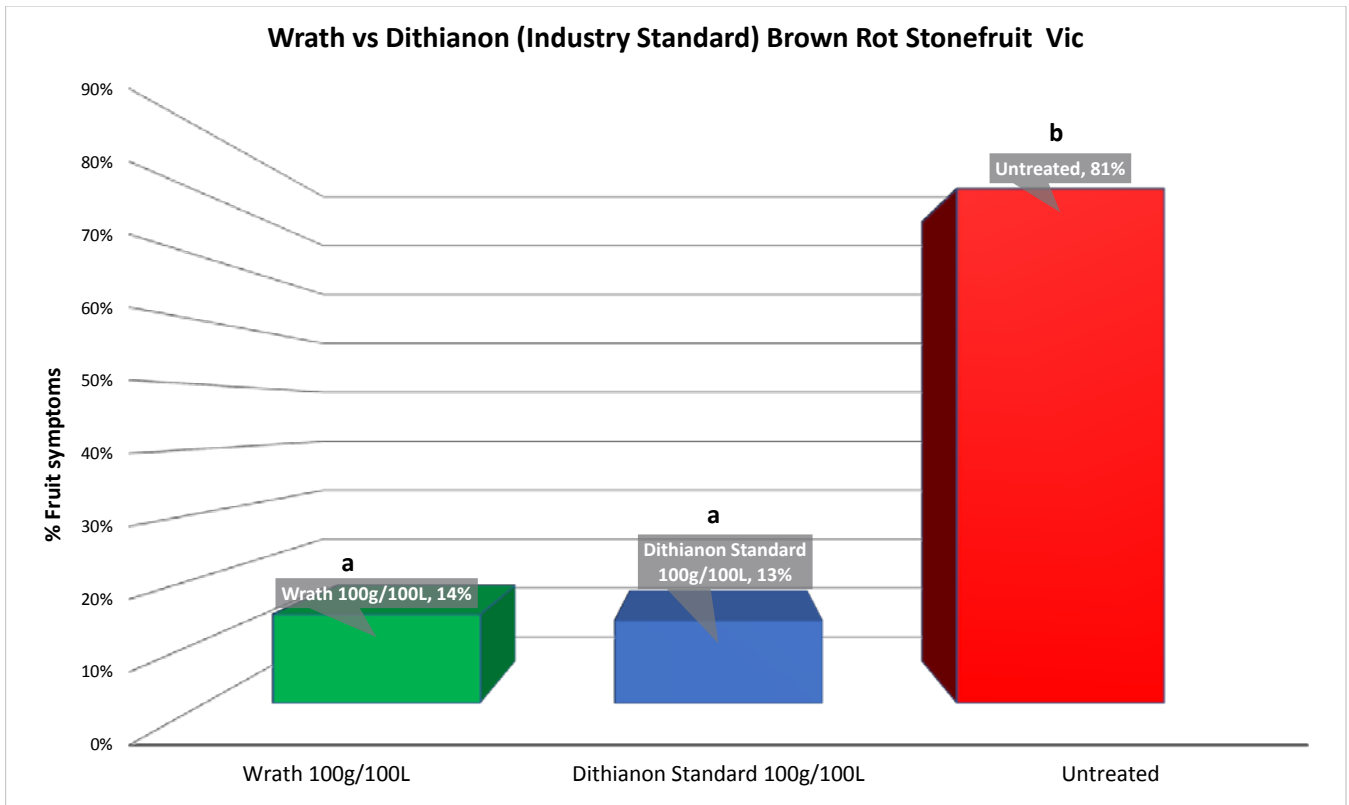

Campbell

COLIN CAMPBELL (CHEMICALS) PTY LTD

100% Australian owned & operated. Established 1940

HORTICULTURE · FRUIT COATINGS · TURF

www.campbellchemicals.com.au (02) 9725 2544

WRATH 700WG AT A GLANCE

Product Name: Wrath™ 700WG
 Product Type: Fungicide
 Active Constituent: 700g/kg Dithianon
 Resistance group: Group M9 Fungicide
 Formulation: Wettable Granular
 Pack Size: 2.5kg

- Controls disease at a number of sites on the fungus. No known resistance.
- Excellent disease control.
- Low hazard to beneficials
- Recommended for IPM programs.
- Safe to beneficial insects including bees.
- Non toxic to earthworms.
- Rainfast once dry.
- Does not cause russetting and minimises risk of skin damage

WRATH 700WG FEATURES

WRATH 700WG USES

Diseases Controlled in certain Crops

Apples	Black spot/ apple scab, Bitter rot
Pears	Black spot/ pear scab
Grapes	Downy mildew, Black spot, Phomopsis cane and leaf spot
Canning Peaches	Brown Rot, Shot hole, scab/peach blight
Apricots	Brown Rot, Freckle, Shothole, scab/peach blight
Cherries	Brown Rot, Shothole, scab/peach blight
Nectarines	Brown Rot, Freckle, Leaf curl, Rust, Shothole, scab/peach blight
Peaches	Brown Rot, Freckle, Leaf curl, Rust, Shothole, scab/peach blight
Plums	Brown Rot, Rust, Shothole, scab/peach blight, Rust
Prunes	Brown Rot, Shothole, scab/peach blight, Rust

WRATH 700WG

INDEPENDENT TRIALS

Note: trial above assessment 7 days after final treatment of season.

Note: the above trial (apples) had an black spot outbreak prior to start of trial.

Independent trials undertaken by Eurofins (formerly Agrisearch) show that Wrath® 700WG performs just as well as the standard dithianon fungicide.