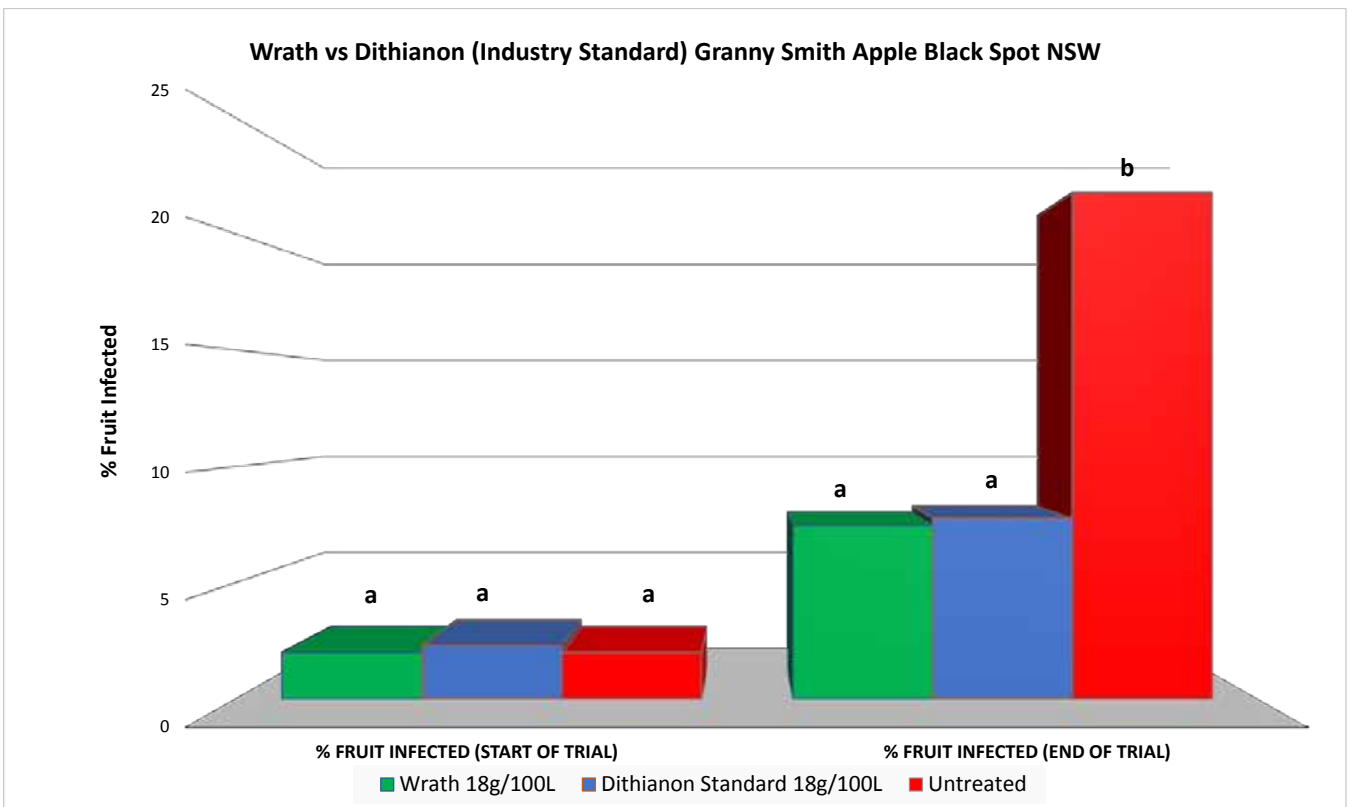

Campbell

COLIN CAMPBELL (CHEMICALS) PTY LTD

100% Australian owned & operated. Established 1940

HORTICULTURE · FRUIT COATINGS · TURF

www.campbellchemicals.com.au (02) 9725 2544

WRATH 700WG AT A GLANCE

Product Name: Wrath™ 700WG
 Product Type: Fungicide
 Active Constituent: 700g/kg Dithianon
 Resistance group: Group M9 Fungicide
 Formulation: Wettable Granular
 Pack Size: 2.5kg

WRATH 700WG FEATURES

WRATH 700WG USES

Diseases Controlled in certain Crops

Apples	Black spot/ apple scab, Bitter rot
Pears	Black spot/ pear scab
Grapes	Downy mildew, Black spot, Phomopsis cane and leaf spot
Canning Peaches	Brown Rot, Shot hole, scab/peach blight
Apricots	Brown Rot, Freckle, Shothole, scab/peach blight
Cherries	Brown Rot, Shothole, scab/peach blight
Nectarines	Brown Rot, Freckle, Leaf curl, Rust, Shothole, scab/peach blight
Peaches	Brown Rot, Freckle, Leaf curl, Rust, Shothole, scab/peach blight
Plums	Brown Rot, Rust, Shothole, scab/peach blight, Rust
Prunes	Brown Rot, Shothole, scab/peach blight, Rust

WRATH 700WG

INDEPENDENT TRIALS

Note: trial above assessment 7 days after final treatment of season.

Note: the above trial (apples) had an black spot outbreak prior to start of trial.

Independent trials undertaken by Eurofins (formerly Agrisearch) show that Wrath® 700WG performs just as well as the standard dithianon fungicide.